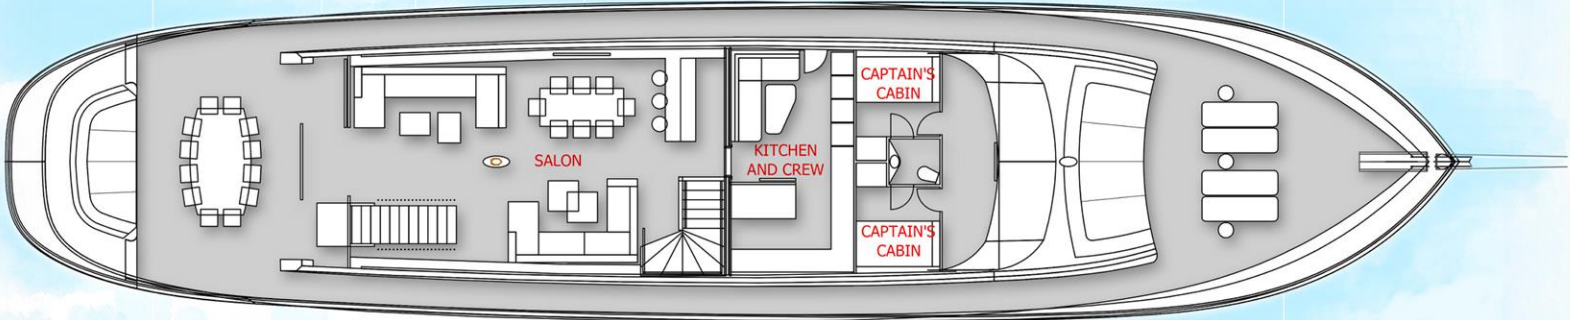

SPECIFICATIONS

Accommodates	12 Guests in 5 Staterooms
Arrangements	3 Master, 2 Double + Single bed
Length	49.00m
Beam	8.50m
Draft	3.90m
Built	2021
Hull	Steel
Deck	Burma Teak
Engines	2 x 600 John Deere (heavy-duty)
Electricity	12V / 24V / 220V
Air Condition	In all closed spaces
Generators	2 x 100W
Cruising Speed	12 knots
Maximum Speed	15 knots
Crew	9
Cruising Area	International Licence

Acapella

KEY FEATURES

- High standard accommodation is for 12 guests over 5 cabins, consisting of 3 Master cabins and 2 triple cabins containing a double bed and a single bed.
- The main saloon complemented with harmonious colors and large panoramic windows create a relaxing ambiance filled with natural light.
- Spacious aft deck with a dining table for alfresco dining.
- Swimming platform for easy access to the water and tender boat for trips ashore or water activities.
- Wide deck area with jacuzzi and numerous lounging areas to relax and enjoy your time onboard.
- The dedicated crew of 9, including the owners Niksa and Tomislav Gluncic, will ensure all guests have an incredible stay while on board.

Acapella

WATERTOYS

- Seabob x 2,
- SUP board x 2,
- Inflatable towables,
- Snorkeling equipment,
- Floating mats,
- Foam floating tubes,
- Tube,
- Ringo.

„The entire experience was amazing! The captain and the crew exceeded all my expectations. Every member of my family said it was the best vacation they'd ever had. The Acapella is an extraordinary yacht, designed with every possible luxury and convenience you can imagine. The yacht was only surpassed by the quality and performance of the captain and the crew. I will unhesitatingly recommend it to all my friends. From beginning to end, the trip has been a seamless joy. It's going to be impossible for any future family vacation to live up to this one.”