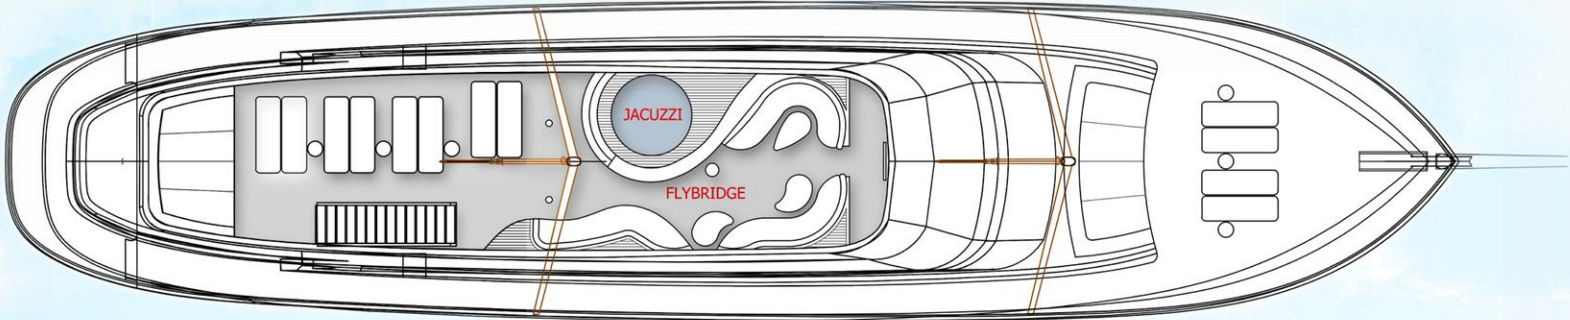

SPECIFICATIONS

Accommodates	12 Guests in 5 Staterooms
Arrangements	3 Master, 2 Double + Single bed
Length	49.00m
Beam	8.50m
Draft	3.90m
Built	2021
Hull	Steel
Deck	Burma Teak
Engines	2 x 600 John Deere (heavy-duty)
Electricity	12V / 24V / 220V
Air Condition	In all closed spaces
Generators	2 x 100W
Cruising Speed	12 knots
Maximum Speed	15 knots
Crew	9
Cruising Area	International Licence

Acapella

KEY FEATURES

- High standard accommodation is for 12 guests over 5 cabins, consisting of 3 Master cabins and 2 triple cabins containing a double bed and a single bed.
- The main saloon complemented with harmonious colors and large panoramic windows create a relaxing ambiance filled with natural light.
- Spacious aft deck with a dining table for alfresco dining.
- Swimming platform for easy access to the water and tender boat for trips ashore or water activities.
- Wide deck area with jacuzzi and numerous lounging areas to relax and enjoy your time onboard.
- The dedicated crew of 9, including the owners Niksa and Tomislav Gluncic, will ensure all guests have an incredible stay while on board.

Acapella

WATERTOYS

- Seabob x 2,
- SUP board x 2,
- Inflatable towables,
- Snorkeling equipment,
- Floating mats,
- Foam floating tubes,
- Tube,
- Ringo.

„The entire experience was amazing! The captain and the crew exceeded all my expectations. Every member of my family said it was the best vacation they'd ever had. The Acapella is an extraordinary yacht, designed with every possible luxury and convenience you can imagine. The yacht was only surpassed by the quality and performance of the captain and the crew. I will unhesitatingly recommend it to all my friends. From beginning to end, the trip has been a seamless joy. It's going to be impossible for any future family vacation to live up to this one.”