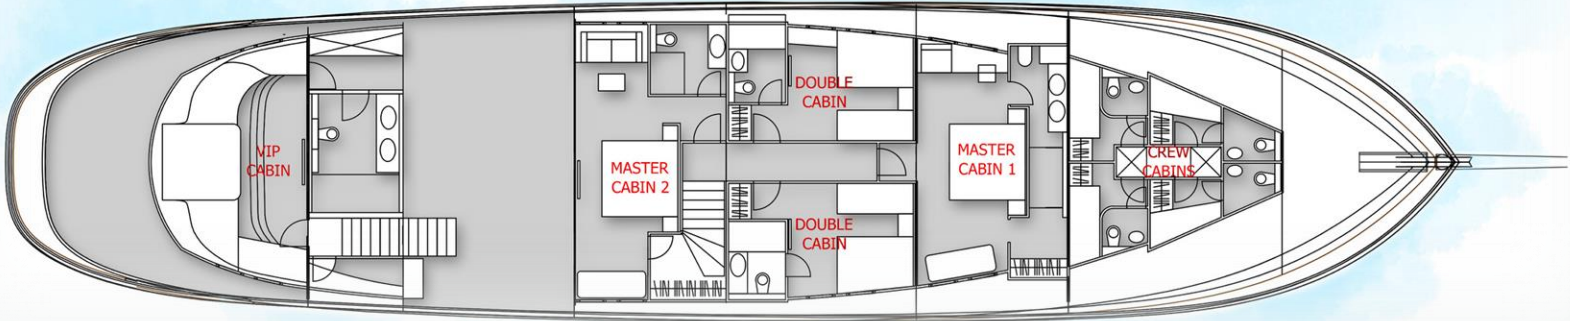

SPECIFICATIONS

Accommodates	12 Guests in 5 Staterooms
Arrangements	3 Master, 2 Double + Single bed
Length	49.00m
Beam	8.50m
Draft	3.90m
Built	2021
Hull	Steel
Deck	Burma Teak
Engines	2 x 600 John Deere (heavy-duty)
Electricity	12V / 24V / 220V
Air Condition	In all closed spaces
Generators	2 x 100W
Cruising Speed	12 knots
Maximum Speed	15 knots
Crew	9
Cruising Area	International Licence

Acapella

KEY FEATURES

- High standard accommodation is for 12 guests over 5 cabins, consisting of 3 Master cabins and 2 triple cabins containing a double bed and a single bed.
- The main saloon complemented with harmonious colors and large panoramic windows create a relaxing ambiance filled with natural light.
- Spacious aft deck with a dining table for alfresco dining.
- Swimming platform for easy access to the water and tender boat for trips ashore or water activities.
- Wide deck area with jacuzzi and numerous lounging areas to relax and enjoy your time onboard.
- The dedicated crew of 9, including the owners Niksa and Tomislav Gluncic, will ensure all guests have an incredible stay while on board.

Acapella

WATERTOYS

- Seabob x 2,
- SUP board x 2,
- Inflatable towables,
- Snorkeling equipment,
- Floating mats,
- Foam floating tubes,
- Tube,
- Ringo.

„The entire experience was amazing! The captain and the crew exceeded all my expectations. Every member of my family said it was the best vacation they'd ever had. The Acapella is an extraordinary yacht, designed with every possible luxury and convenience you can imagine. The yacht was only surpassed by the quality and performance of the captain and the crew. I will unhesitatingly recommend it to all my friends. From beginning to end, the trip has been a seamless joy. It's going to be impossible for any future family vacation to live up to this one.”